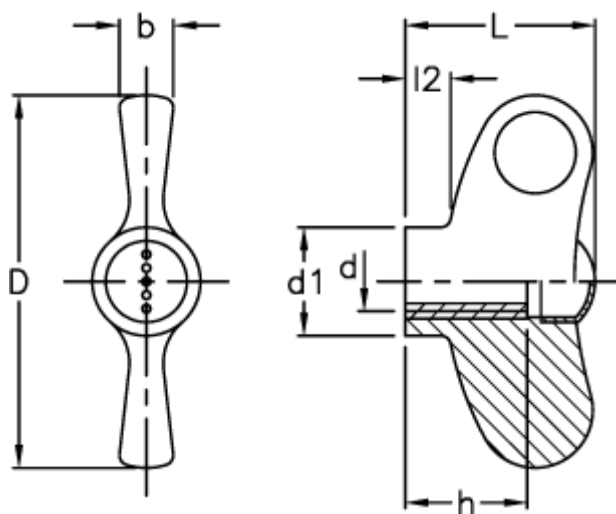

Article number: 23052232165

Description: E+G Wing nut
EWN.48 B-M5-C5, light-blue cap

Measures

b	= 7
D	= 47
d1	= 13.5
d 6H	= M5
h	= 12
L	= 24
l2	= 5.5